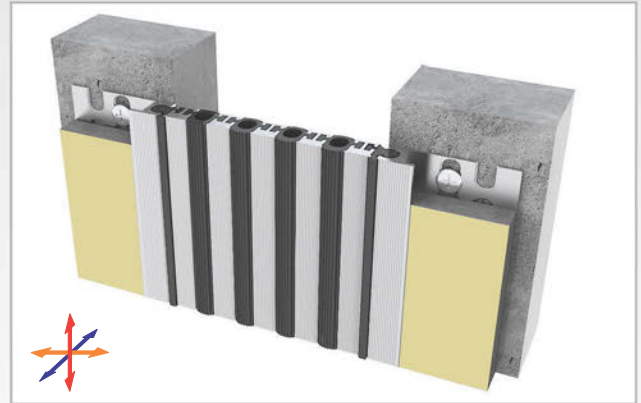

AS A126 flush mounted profile can easily be installed by means of screws to all types of wall & ceiling. Adjustable interlocking profile and gasket configuration makes it available for gaps up to 200 mm. Multipartite design ensures the profile to meet displacements in 3 directions. If inquired, AS A126 can be applied with floor type AS A226 and this dual application brings in a decorative aspect. Profiles are delivered factory-assembled.

- Application Areas** : Indoor & Outdoor / Wall & Ceiling
- Ideal for** : Shopping Malls, Airports, Residences, Hospitals, Hotels, Commercial & Public Buildings etc.
- Material** : Mill Finish Aluminum (Anodizing optional), TPE Gasket
- Aluminum Alloy** : 6063 AA-USA / EN AW 6063
- Optional Supplies** : Fire Barrier, Waterproof EPDM membrane

* Visuals are representative and the profile configuration may differ depending on the characteristics requested.

GASKET COLORS **BLACK** GREY BEIGE Custom Colors available.

LOCATION	MODEL	GAP (Fb) mm	HEIGHT (H) MM	OVERALL WIDTH (B) mm	VISIBLE WIDTH (S) mm	MOVEMENT (W) mm	LOAD CAPACITY	STANDARD LENGTH (mt)
Wall to Wall	AS A126-030	30	15 / 28	128	48	± 2	N/A	3
	AS A126-050	50	15 / 28	148	68	± 4	N/A	3
	AS A126-060	60	15 / 28	170	90	± 6	N/A	3
	AS A126-080	80	15 / 28	190	110	± 8	N/A	3
	AS A126-100	100	15 / 28	210	131	± 10	N/A	3
	AS A126-120	120	15 / 28	231	152	± 12	N/A	3
	AS A126-140	140	15 / 28	252	173	± 14	N/A	3
	AS A126-160	160	15 / 28	273	193	± 16	N/A	3
	AS A126-200	200	15 / 28	315	235	± 20	N/A	3

Note: Please ask for different sizes

Profil No Profile Number	AS A126 030	AS A126 030K
Fb (mm)	30	30
H (mm) yaklaşık approx.	15	15
W± (mm) yaklaşık approx.	±2	±2
Renk Color	Alüminyum: Natürel, Fitiller: Siyah, gri, diğer Aluminum: Natural, Inserts: Black, grey, others	
Malzeme Material	Alüminyum, TPE Termoplastik Elastomer Aluminum, TPE Thermoplastic Elastomer	
Standart Uzunluk Standard Length	3	