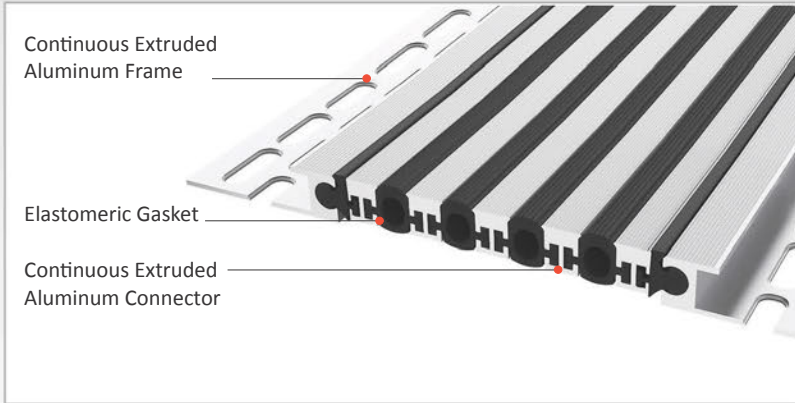

AS A126 flush mounted profile can easily be installed by means of screws to all types of wall & ceiling. Adjustable interlocking profile and gasket configuration makes it available for gaps up to 200 mm. Multipartite design ensures the profile to meet displacements in 3 directions. If inquired, AS A126 can be applied with floor type AS A226 and this dual application brings in a decorative aspect. Profiles are delivered factory-assembled.

- Application Areas** : Indoor & Outdoor / Wall & Ceiling
- Ideal for** : Shopping Malls, Airports, Residences, Hospitals, Hotels, Commercial & Public Buildings etc.
- Material** : Mill Finish Aluminum (Anodizing optional), TPE Gasket
- Aluminum Alloy** : 6063 AA-USA / EN AW 6063
- Optional Supplies** : Fire Barrier, Waterproof EPDM membrane

* Visuals are representative and the profile configuration may differ depending on the characteristics requested.

GASKET COLORS **BLACK** GREY BEIGE Custom Colors available.

LOCATION	MODEL	GAP (Fb) mm	HEIGHT (H) MM	OVERALL WIDTH (B) mm	VISIBLE WIDTH (S) mm	MOVEMENT (W) mm	LOAD CAPACITY	STANDARD LENGTH (mt)
Wall to Wall	AS A126-030	30	15 / 28	128	48	± 2	N/A	3
	AS A126-050	50	15 / 28	148	68	± 4	N/A	3
	AS A126-060	60	15 / 28	170	90	± 6	N/A	3
	AS A126-080	80	15 / 28	190	110	± 8	N/A	3
	AS A126-100	100	15 / 28	210	131	± 10	N/A	3
	AS A126-120	120	15 / 28	231	152	± 12	N/A	3
	AS A126-140	140	15 / 28	252	173	± 14	N/A	3
	AS A126-160	160	15 / 28	273	193	± 16	N/A	3
	AS A126-200	200	15 / 28	315	235	± 20	N/A	3

Note: Please ask for different sizes

Profil No Profile Number	AS A126 030	AS A126 030K
Fb (mm)	30	30
H (mm) yaklaşık approx.	15	15
W± (mm) yaklaşık approx.	±2	±2
Renk Color	Alüminyum: Natürel, Fitiller: Siyah, gri, diğer Aluminum: Natural, Inserts: Black, grey, others	
Malzeme Material	Alüminyum, TPE Termoplastik Elastomer Aluminum, TPE Thermoplastic Elastomer	
Standart Uzunluk Standard Length	3	