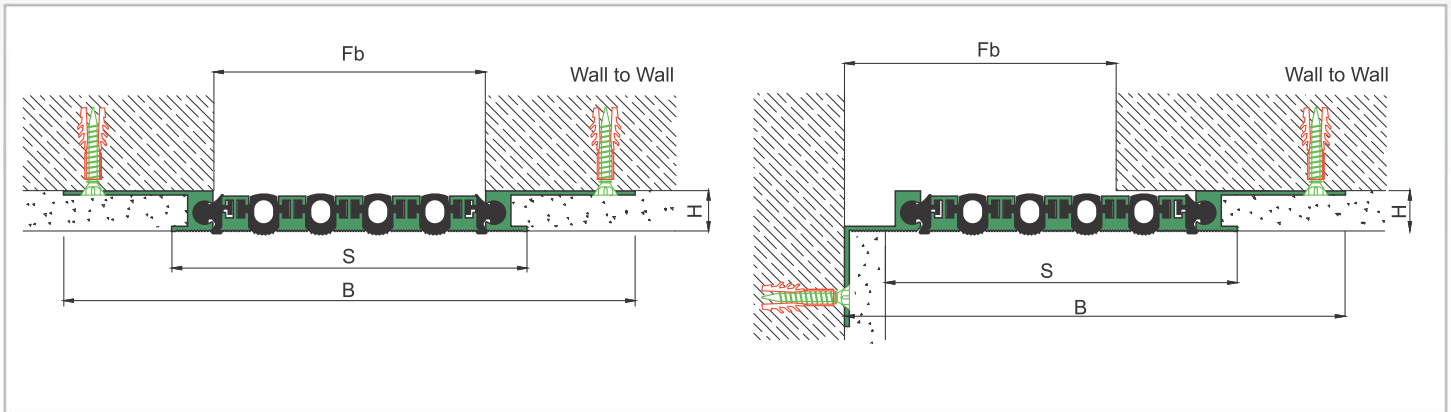

AS A126 flush mounted profile can easily be installed by means of screws to all types of wall & ceiling. Adjustable interlocking profile and gasket configuration makes it available for gaps up to 200 mm. Multipartite design ensures the profile to meet displacements in 3 directions. If inquired, AS A126 can be applied with floor type AS A226 and this dual application brings in a decorative aspect. Profiles are delivered factory-assembled.

- Application Areas** : Indoor & Outdoor / Wall & Ceiling
- Ideal for** : Shopping Malls, Airports, Residences, Hospitals, Hotels, Commercial & Public Buildings etc.
- Material** : Mill Finish Aluminum (Anodizing optional), TPE Gasket
- Aluminum Alloy** : 6063 AA-USA / EN AW 6063
- Optional Supplies** : Fire Barrier, Waterproof EPDM membrane

* Visuals are representative and the profile configuration may differ depending on the characteristics requested.

GASKET COLORS **BLACK** GREY BEIGE Custom Colors available.

LOCATION	MODEL	GAP (Fb) mm	HEIGHT (H) MM	OVERALL WIDTH (B) mm	VISIBLE WIDTH (S) mm	MOVEMENT (W) mm	LOAD CAPACITY	STANDARD LENGTH (mt)
Wall to Wall	AS A126-030	30	15 / 28	128	48	± 2	N/A	3
	AS A126-050	50	15 / 28	148	68	± 4	N/A	3
	AS A126-060	60	15 / 28	170	90	± 6	N/A	3
	AS A126-080	80	15 / 28	190	110	± 8	N/A	3
	AS A126-100	100	15 / 28	210	131	± 10	N/A	3
	AS A126-120	120	15 / 28	231	152	± 12	N/A	3
	AS A126-140	140	15 / 28	252	173	± 14	N/A	3
	AS A126-160	160	15 / 28	273	193	± 16	N/A	3
	AS A126-200	200	15 / 28	315	235	± 20	N/A	3

Note: Please ask for different sizes

Profil No Profile Number	AS A126 030	AS A126 030K
Fb (mm)	30	30
H (mm) yaklaşık approx.	15	15
W± (mm) yaklaşık approx.	±2	±2
Renk Color	Alüminyum: Natürel, Fitiller: Siyah, gri, diğer Aluminum: Natural, Inserts: Black, grey, others	
Malzeme Material	Alüminyum, TPE Termoplastik Elastomer Aluminum, TPE Thermoplastic Elastomer	
Standart Uzunluk Standard Length	3	