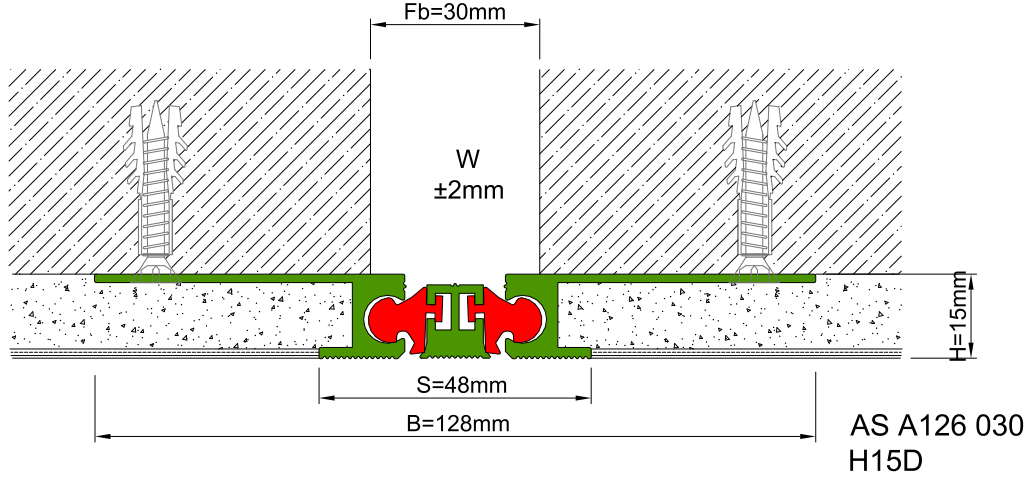

AS A126 flush mounted profile can easily be installed by means of screws to all types of wall & ceiling. Adjustable interlocking profile and gasket configuration makes it available for gaps up to 200 mm. Multipartite design ensures the profile to meet displacements in 3 directions. If inquired, AS A126 can be applied with floor type AS A226 and this dual application brings in a decorative aspect. Profiles are delivered factory-assembled.

- Application Areas** : Indoor & Outdoor / Wall & Ceiling
- Ideal for** : Shopping Malls, Airports, Residences, Hospitals, Hotels, Commercial & Public Buildings etc.
- Material** : Mill Finish Aluminum (Anodizing optional), TPE Gasket
- Aluminum Alloy** : 6063 AA-USA / EN AW 6063
- Optional Supplies** : Fire Barrier, Waterproof EPDM membrane

* Visuals are representative and the profile configuration may differ depending on the characteristics requested.

GASKET COLORS **BLACK** GREY BEIGE Custom Colors available.

LOCATION	MODEL	GAP (Fb) mm	HEIGHT (H) MM	OVERALL WIDTH (B) mm	VISIBLE WIDTH (S) mm	MOVEMENT (W) mm	LOAD CAPACITY	STANDARD LENGTH (mt)
Wall to Wall	AS A126-030	30	15 / 28	128	48	± 2	N/A	3
	AS A126-050	50	15 / 28	148	68	± 4	N/A	3
	AS A126-060	60	15 / 28	170	90	± 6	N/A	3
	AS A126-080	80	15 / 28	190	110	± 8	N/A	3
	AS A126-100	100	15 / 28	210	131	± 10	N/A	3
	AS A126-120	120	15 / 28	231	152	± 12	N/A	3
	AS A126-140	140	15 / 28	252	173	± 14	N/A	3
	AS A126-160	160	15 / 28	273	193	± 16	N/A	3
	AS A126-200	200	15 / 28	315	235	± 20	N/A	3

Note: Please ask for different sizes

Profil No Profile Number	AS A126 030	AS A126 030K
Fb (mm)	30	30
H (mm) yaklaşık approx.	15	15
W± (mm) yaklaşık approx.	±2	±2
Renk Color	Alüminyum: Natürel, Fitiller: Siyah, gri, diğer Aluminum: Natural, Inserts: Black, grey, others	
Malzeme Material	Alüminyum, TPE Termoplastik Elastomer Aluminum, TPE Thermoplastic Elastomer	
Standart Uzunluk Standard Length	3	